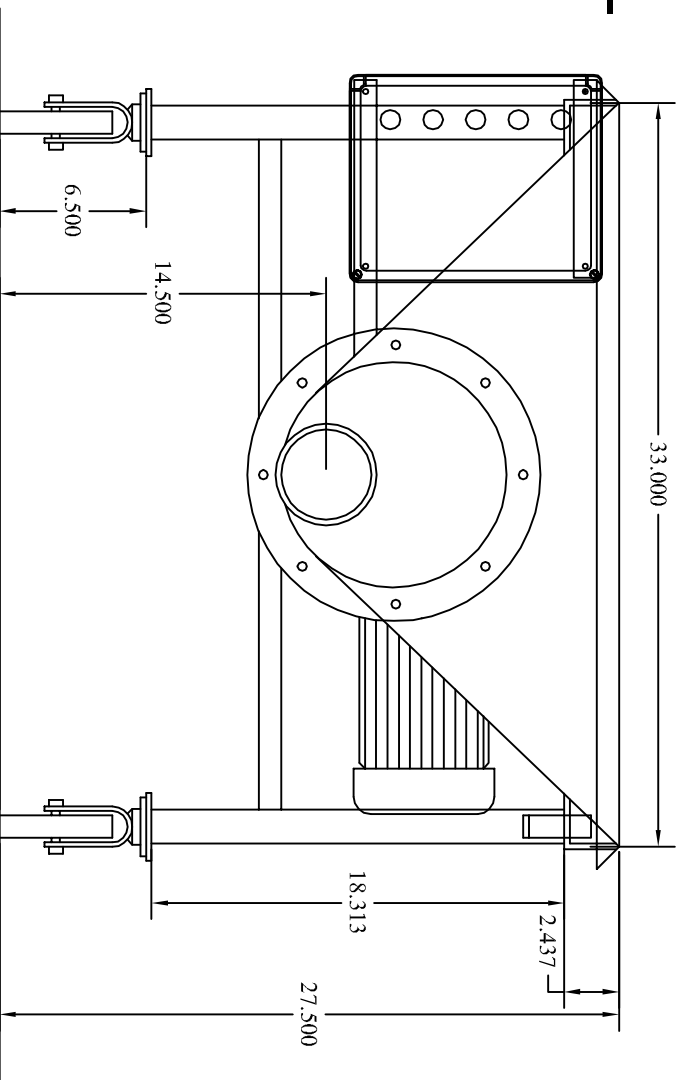

130 Screw Sump - Left Side View

130 Screw Sump - Front View

Carlson & Associates
1439 Grove Street
Healdsburg, CA
95448
707-431-2000
2/24/11