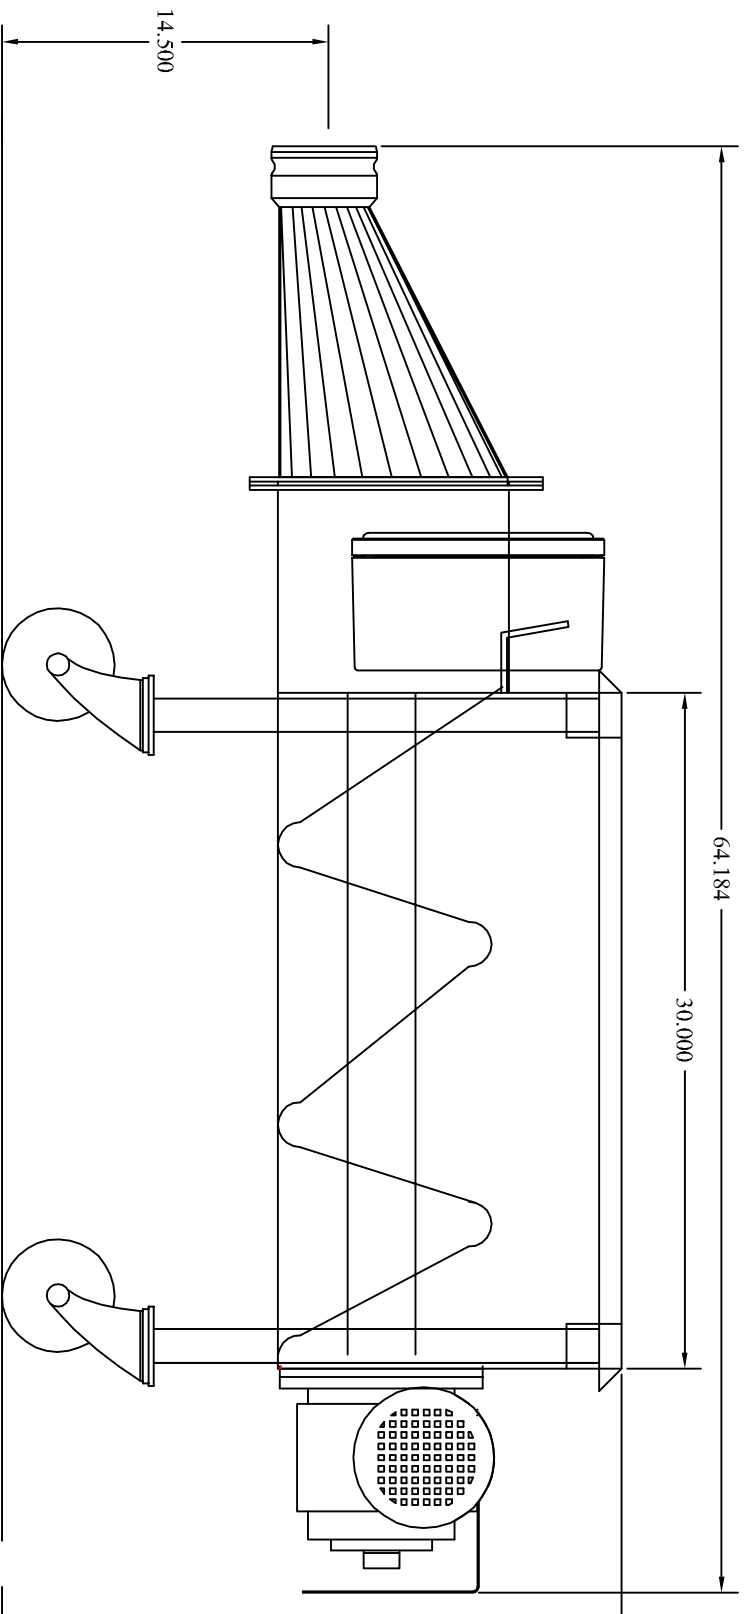

130 Screw Sump - Left Side View

130 Screw Sump - Front View

Carlson & Associates
1439 Grove Street
Healdsburg, CA
95448
707-431-2000
2/24/11