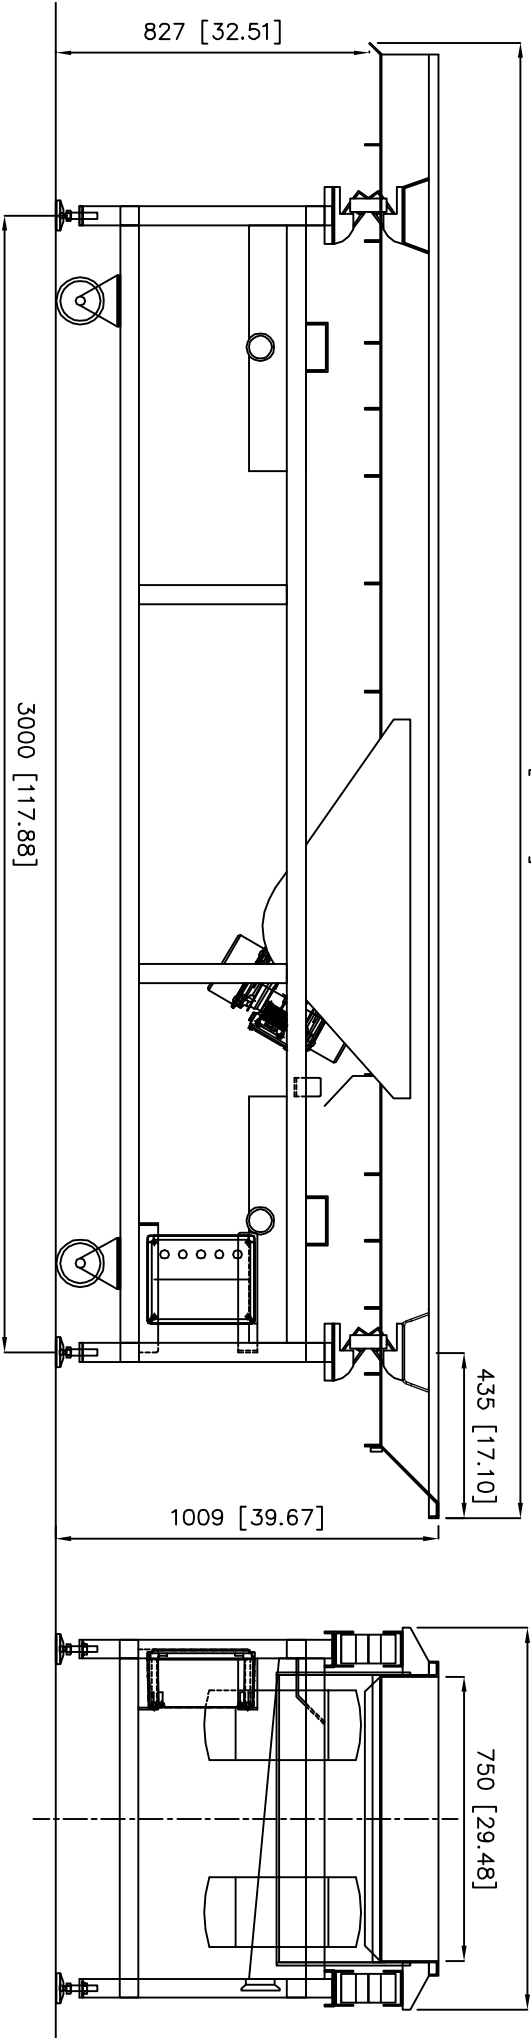

# VIBRATORY TABLE-Double Drain- 4 Meter-2010

3893 [153.00]

1008 [39.61]

SAE Dimensions shown in brackets