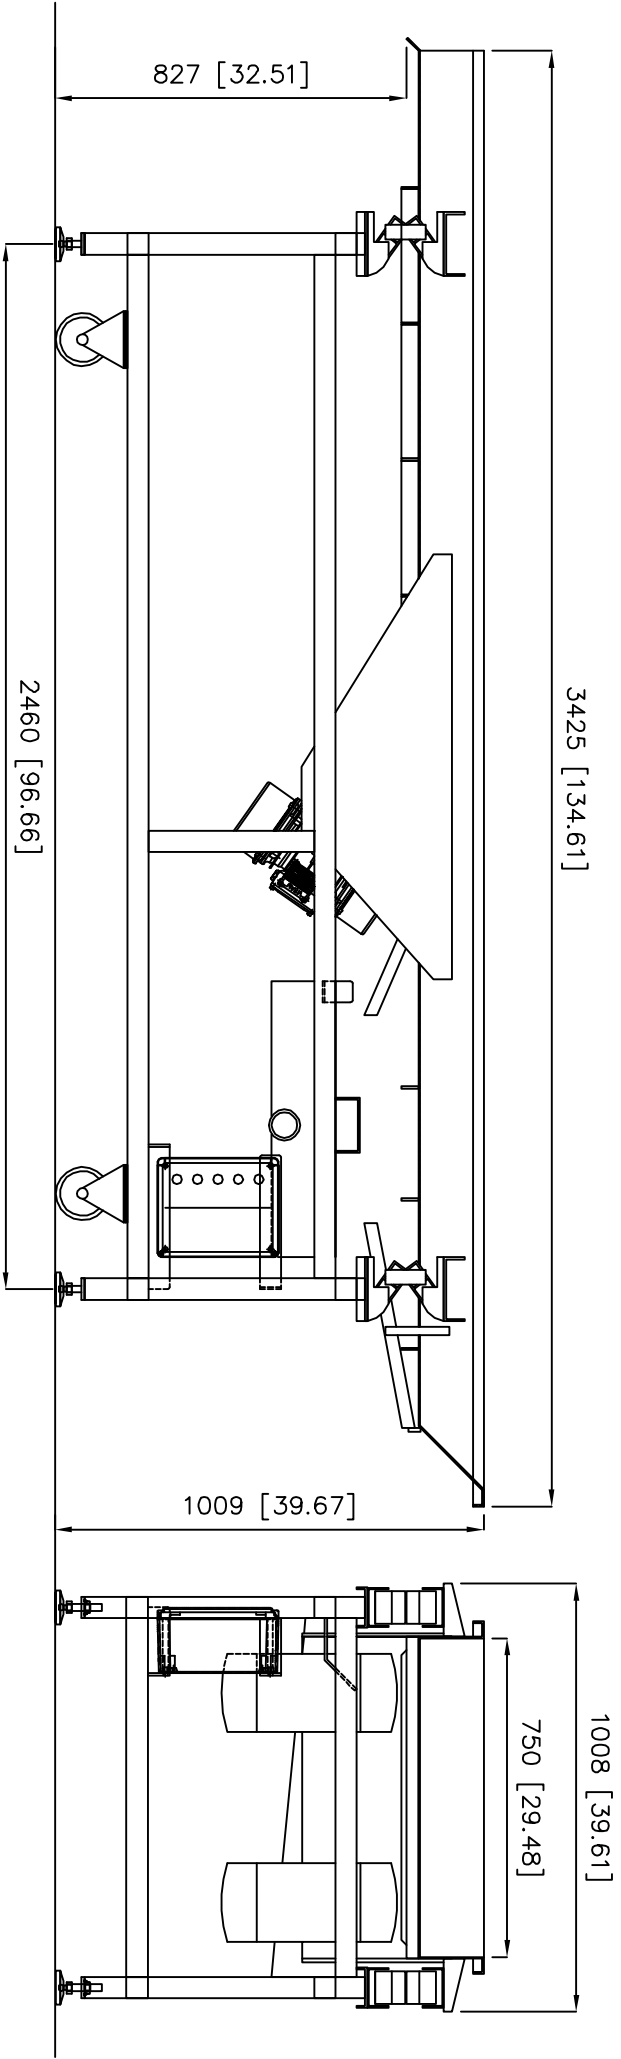

VIBRATORY TABLE-Single Drain- 3.5 Meter-2010

SAE Dimensions shown in brackets